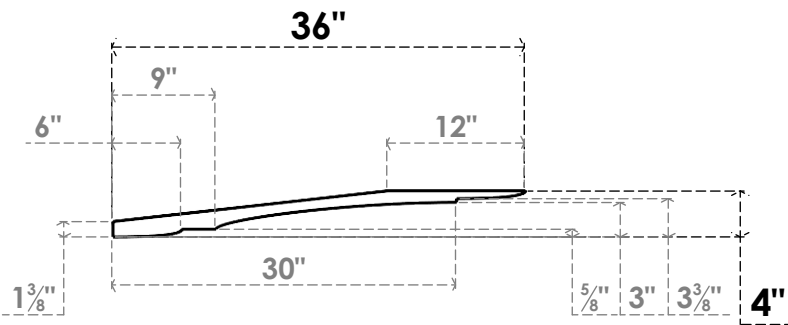

ITEM NUMBER: BRCPC040X36000X04000OLY

4"W X 36"D X 4"H OLYMPIC ARCHITECTURAL GRADE PVC CLOSED KNEE BRACE

SIDE PROFILE

FRONT PROFILE

ISOMETRIC

EKENA MILLWORK
2300 WEST MAIN ST.
CLARKSVILLE, TX 75426
TOLL FREE: 866-607-0453
WWW.EKENAMILLWORK.COM