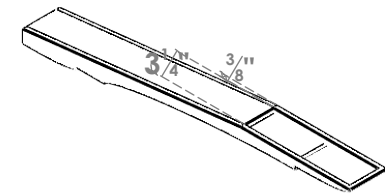

ITEM NUMBER: BRCPC040X36000X04000OLY

4"W X 36"D X 4"H OLYMPIC ARCHITECTURAL GRADE PVC CLOSED KNEE BRACE

SIDE PROFILE

FRONT PROFILE

ISOMETRIC

EKENA MILLWORK
2300 WEST MAIN ST.
CLARKSVILLE, TX 75426
TOLL FREE: 866-607-0453
WWW.EKENAMILLWORK.COM