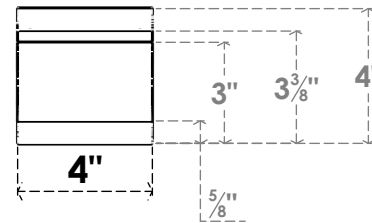

ITEM NUMBER: BRCPC040X36000X04000OLY

4"W X 36"D X 4"H OLYMPIC ARCHITECTURAL GRADE PVC CLOSED KNEE BRACE

SIDE PROFILE

FRONT PROFILE

ISOMETRIC

EKENA MILLWORK
2300 WEST MAIN ST.
CLARKSVILLE, TX 75426
TOLL FREE: 866-607-0453
WWW.EKENAMILLWORK.COM